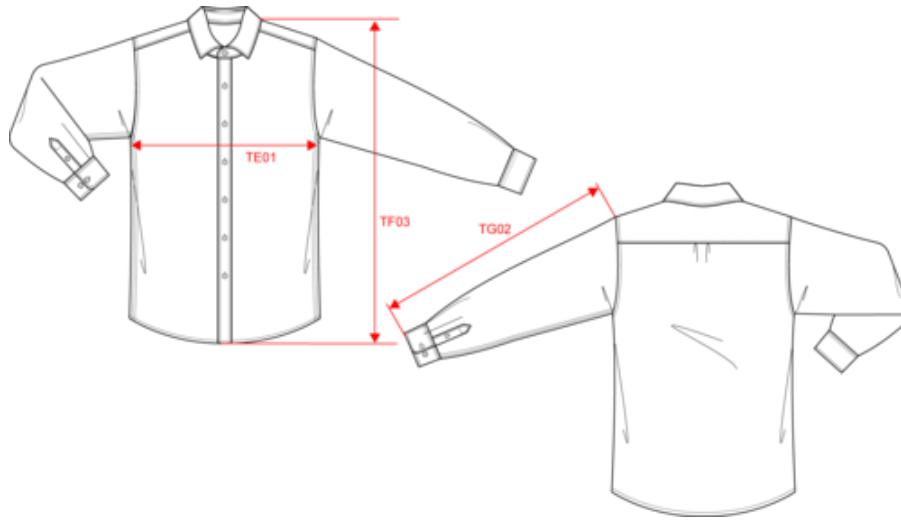

Measurements in cm	S	M	L	XL	XXL	3XL
TE01 - 1/2 chest width at 1.5cm below armhole	51.00	54.00	57.00	60.00	63.00	66.00
TF03 - Front total height from HSP	73.50	75.50	77.50	79.50	81.50	83.50
TG02 - Long sleeve length	65.50	66.50	67.50	68.50	69.50	70.50