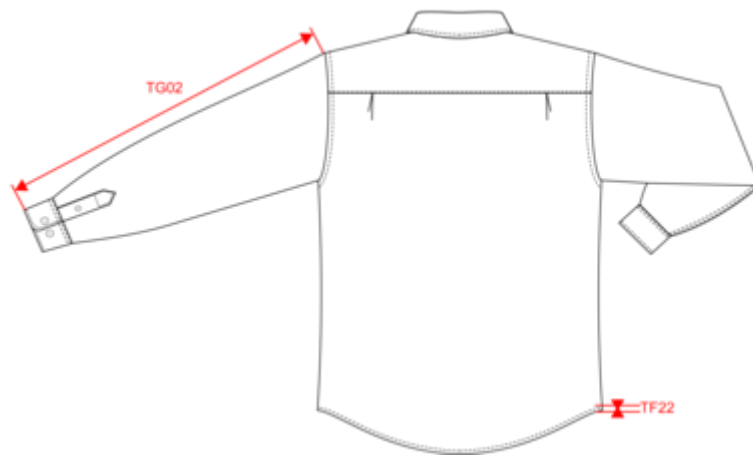

Certifications

Dimensions (cm)

Measurements in cm	XS	S	M	L	XL	XXL	3XL
TE01 - 1/2 chest width at 1.5cm below armhole	48.00	51.00	54.00	57.00	60.00	63.00	66.00
TF01 - Total height from HSP	71.50	73.50	75.50	77.50	79.50	81.50	83.50
TG02 - Long sleeve length	64.50	65.50	66.50	67.50	68.50	69.50	70.50