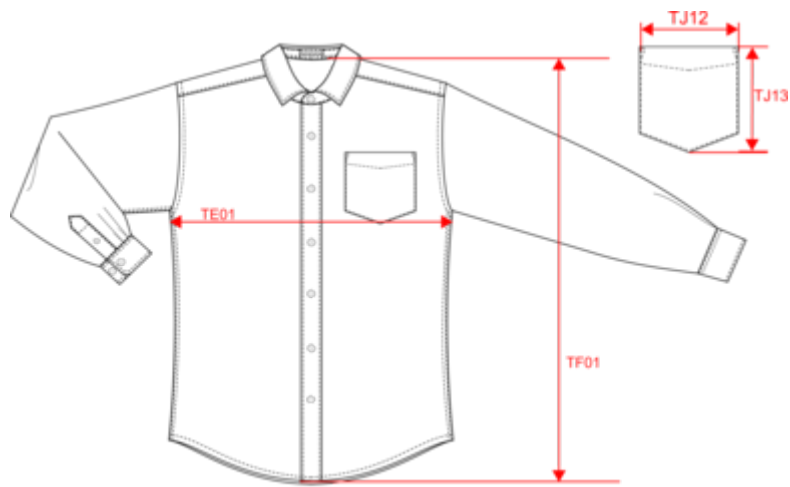

Certifications

Dimensions (cm)

Measurements in cm	XS	S	M	L	XL	XXL	3XL
TE01 - 1/2 chest width at 1.5cm below armhole	48.00	51.00	54.00	57.00	60.00	63.00	66.00
TF01 - Total height from HSP	71.50	73.50	75.50	77.50	79.50	81.50	83.50
TG02 - Long sleeve length	64.50	65.50	66.50	67.50	68.50	69.50	70.50