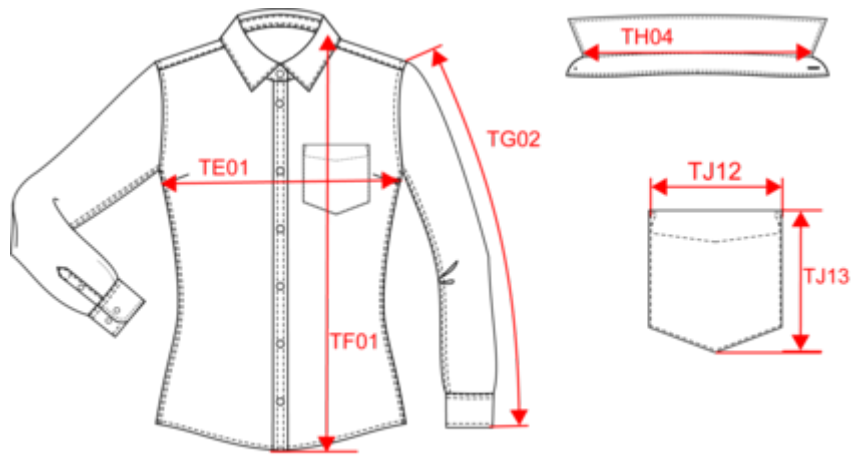

 125 g/m² 

Sizes

 XS - S - M - L - XL - XXL

More information

Logistic

 1

Country of origin

 25

Dimensions (cm)

Measurements in cm	XS	S	M	L	XL	XXL
TE01 - 1/2 chest width at 1.5cm below armhole	44.50	47.50	50.50	53.50	56.50	59.50
TF01 - Total height from HSP	68.00	70.00	72.00	74.00	76.00	78.00
TG02 - Long sleeve length	60.00	61.00	62.00	63.00	64.00	65.00