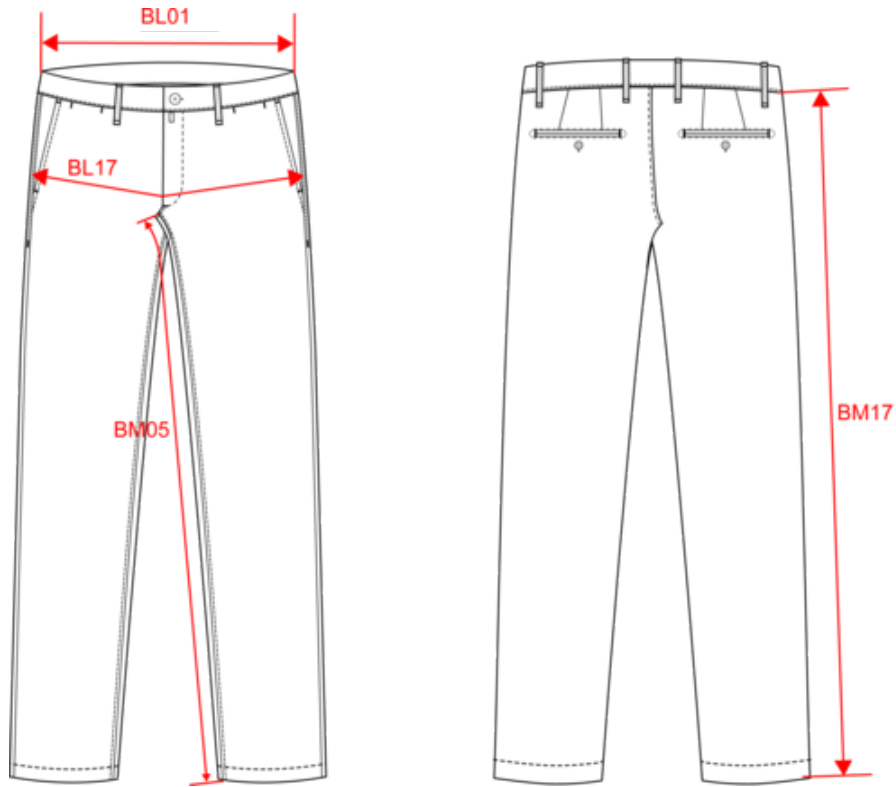

 235 g/m² 

Sizes

 26 UK (36 FR) 28 UK (38 FR) 30 UK (40 FR) 32 UK (42 FR) 34 UK (44 FR) 36 UK (46 FR) 38 UK (48 FR) 40 UK (50 FR)

More information

Logistic

 1

Country of origin

 15

Organic
Certified by Ecocert Greenlife.
EGL N°185651 / NATIVE SPIRIT

NS736
Men's eco-friendly chinos

Dimensions (cm)

Measurements in cm	36 FR	38 FR	40 FR	42 FR	44 FR	46 FR	48 FR	50 FR
BL01 - 1/2 waist width (buttoned up and front band over back band)	38.50	40.50	42.50	44.50	46.50	49.00	51.50	54.00
BL17 - 1/2 hip width (measured parallel to waistband)	46.50	48.50	50.50	52.50	54.50	56.50	58.50	60.50
BM05 - Inseam length	83.00	83.00	83.00	83.00	83.00	83.00	83.00	83.00
BM17 - Side length (waistband excluded)	102.00	102.50	103.00	103.50	104.00	104.50	105.00	105.50