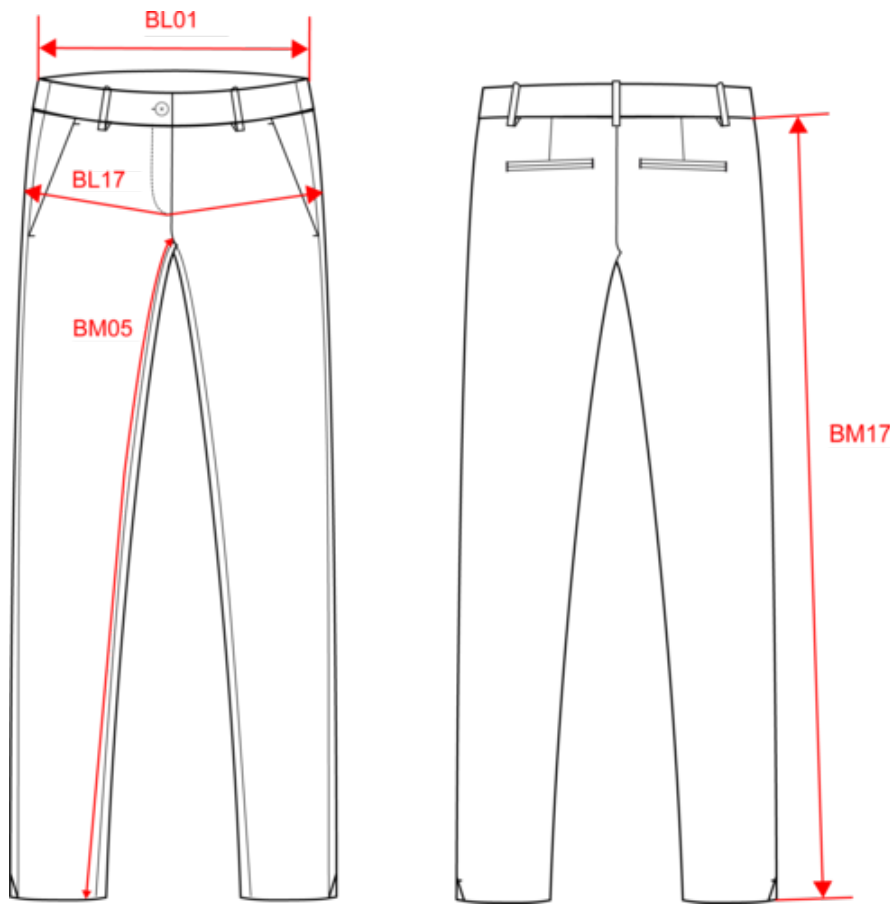

About

- Made from more eco-friendly and more ethical organic cotton.
- Slightly stretchy material for added comfort.
- Peach-skin finish.

98 % organic cotton / 2 % elastane. Cotton twill. Minimalist straight fit. Enzyme-washed. Peach skin finish. Belt loops. Fly with recycled button and metal zip. Two side pockets. Two fancy piped pockets on the back. Inner pocket lining in tone-on-tone herringbone and contrasting inner oversteitching in Natural colour. Invisible hems and slits on bottom of garment.

 235 g/m² 

Sizes

 8 UK (34 FR) 10 UK (36 FR) 12 UK (38 FR) 14 UK (40 FR) 16 UK (42 FR) 18 UK (44 FR) 20 UK (46 FR)

More information

Logistic

 1

Country of origin

 15

BD - Bangladesh

Customs code

62046239

Colours

Certifications

NS737
Ladies' eco-friendly 7/8 chinos

Dimensions (cm)

Measurements in cm	34 FR	36 FR	38 FR	40 FR	42 FR	44 FR	46 FR	48 FR
BL01 - 1/2 waist width (buttoned up and front band over back band)	35.40	37.00	39.00	41.00	43.00	45.00	47.00	
BL17 - 1/2 hip width (measured parallel to waistband)	46.00	48.00	50.00	52.00	54.00	56.00	58.00	
BM05 - Inseam length	64.00	64.00	64.00	64.00	64.00	64.00	64.00	
BM17 - Side length (waistband excluded)	86.00	86.50	87.00	87.50	88.00	88.50	89.00	

Wet Sand

RVB : 164,146,128
Pantone C : 7536C
Pantone TCX : 17-1312TCX

Logistic

Sizes	Width (cm)	Height (cm)	Length (cm)	Net weight (kg)	Gross weight (kg)	Pieces/Box	Pieces/Bundle
34 FR	40.00000	15.00000	60.00000	4.55000	5.90000	15	1
36 FR	40.00000	15.00000	60.00000	4.75000	6.10000	15	1
38 FR	40.00000	15.00000	60.00000	4.95000	6.30000	15	1
40 FR	40.00000	15.00000	60.00000	5.10000	6.45000	15	1
42 FR	40.00000	16.00000	60.00000	5.35000	6.70000	15	1
44 FR	40.00000	16.00000	60.00000	5.50000	6.85000	15	1
46 FR	40.00000	16.00000	60.00000	5.75000	7.10000	15	1