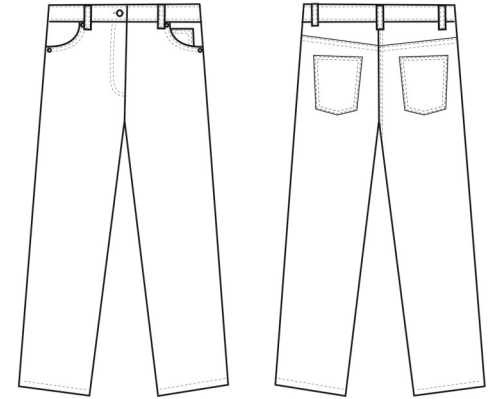

Product Features:

- Front and back pockets
- Rivet detail
- Covered YKK zip fly with single metal button fastening on the waistband
- Stretch fabric

Available In:

XS/8, S/10, M/12, L/14, XL/16, 2XL/18, 3XL/20, 4XL/22, 5XL/24
Regular 31" (79cm) Long 34" (86cm)

Certifications:

Colours:

Colour	Pantone	C	M	Y	K
Black	Black c	0	0	0	100
Charcoal	7540c	41	28	22	70
Navy	533c	95	72	15	67
Steel	431c	45	25	16	59

Fabric:

63% Polyester 35% Cotton 2% Elastane Twill, 260gsm.

Suggested Decoration:

Sizes	Carton	Pack	SKU's	Carton Weight	Carton Dimensions
XS-3XL	24	6	56	15kg approx.	60cmx40cmx20cm
4XL-5XL	12	3	16	15kg approx.	60cmx40cmx20cm

Garment Sizes:

Size	XS	S	M	L	XL	2XL	3XL	4XL	5XL
Waist to fit"	24	26	28	30	32	34	36	38	40
Waist to fit cm	59	64	69	74	79	84	89	94	99
Waist actual cm	74	79	84	89	94	99	104	109	114
DE,NL	36	38	40	42	44	46	48	50	52
FR,ES,PT	36	38	40	42	44	46	48	50	52
IT	40	42	44	46	48	50	52	54	56