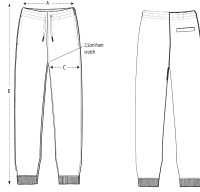

UNISEX PANTS
STBUI85- MOVER 2.0

The iconic unisex jogger pants

Medium Fit

- Self fabric elasticated grown on waistband
- Round drawcords in matching body colour
- Closed end metal tipping
- Buttonhole drawcord exit eyelets
- Inserted side seam pockets
- Pocket bags in self fabric and single jersey
- Back panel Welt pocket
- 1x1 rib at bottom leg cuff

Shell : Brushed , 100% Cotton - Organic Ring Spun Combed , Fabric washed , 350 GSM

Printing Specifications

Certifications & memberships

Wash Instructions

Wash similar colours together, no ironing on print, wash and iron inside out.

SIZES	XXS	XS	S	M	L	XL	XXL	3XL
A Waist	33	35	37	39	42	45	48	51
B Leg Length	98	100	102	104	106	108	110	110
C Thigh	29	30	31	32	33.5	35	36.5	38

PACKING

SIZES	XXS	XS	S	M	L	XL	XXL	3XL
PCS/BAG	5	5	5	5	5	5	5	5
PCS/BOX	10	20	20	20	20	20	20	10