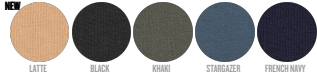

WHITES

NATURAL RAW

COLORS

NEW

LATTE BLACK KHAKI STARGAZER FRENCH NAVY

ESSENTIAL HEATHERS

NEW

COOL HEATHER GREY HEATHER GREY

UNISEX PANTS
STBUI85- MOVER 2.0

The iconic unisex jogger pants

Medium Fit

- Self fabric elasticated grown on waistband
- Round drawcords in matching body colour
- Closed end metal tipping
- Buttonhole drawcord exit eyelets
- Inserted side seam pockets
- Pocket bags in self fabric and single jersey
- Back panel Welt pocket
- 1x1 rib at bottom leg cuff