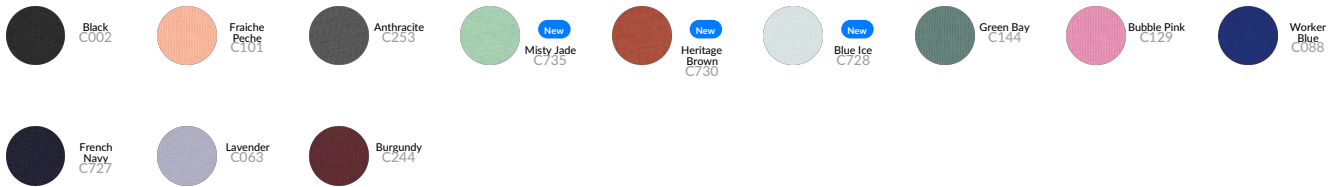

Whites

Colors

Essential Heathers

Special Heathers

Size Guide

Sizes		XS	S	M	L	XL	XXL
A	Half Chest	57	60	63	66	69	73
B	Body Length	54	57	59	61	63	65
C	Sleeve Length	46	47.5	49	50.5	52	52

Packing

Sizes		XS	S	M	L	XL	XXL
	Pieces/bag	5	5	5	5	5	5
	Pieces/box	20	20	20	20	20	20