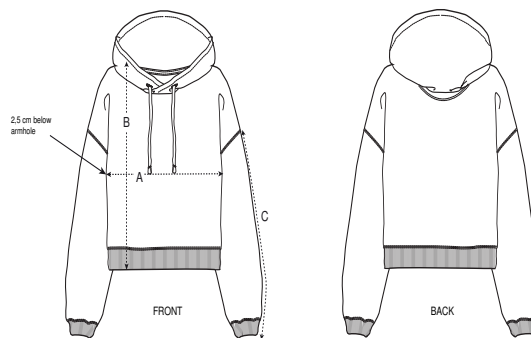

Whites

Colors

Essential Heathers

Special Heathers

Size Guide

Sizes		XS	S	M	L	XL	XXL
A	Half Chest	57	60	63	66	69	73
B	Body Length	54	57	59	61	63	65
C	Sleeve Length	46	47.5	49	50.5	52	52

Packing

Sizes		XS	S	M	L	XL	XXL
	Pieces/bag	5	5	5	5	5	5
	Pieces/box	20	20	20	20	20	20